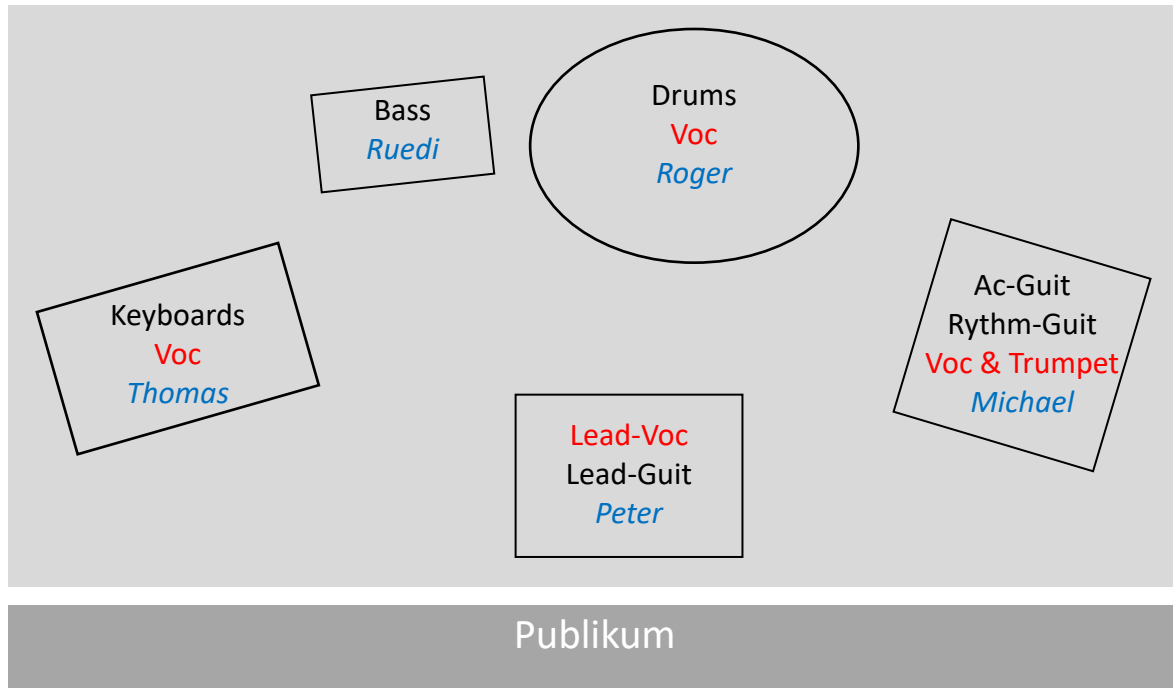

Stage Plan Hardy's Bubbles

Instrumente / Kanäle

| | |
|---------------------------------------|------------------|
| Drum (9-teilig, 1 Kick 3 Tom)..... | nach Möglichkeit |
| Keyboards (Stereo) vorgemischt | 2 |
| Rythm-Guit (Mono, DI-Out) | 1 |
| Ac-Guit (Mono, DI-Out)..... | 1 |
| Lead-Guit. (Mono) | 1 |
| Bass (Mono,Line-out)..... | 1 |
| Vocals (1 inkl. Trumpet) | 4 |

Monitor-Linien: 5 (2 davon nur Signal für InEar: Drums & AcGuit)